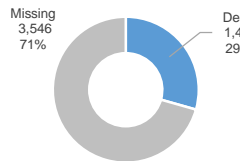

Number of Dead and Missing by Route

Key Figures

5,022

Dead and Missing in 2016

3,771

Dead and Missing in 2015

Dead vs Missing (2016)

Cumulative Dead & Missing per Year