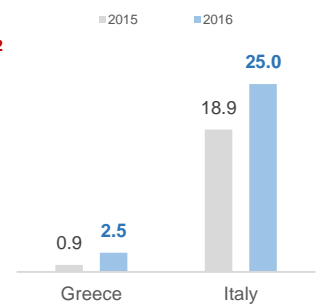

Dead and Missing / 1,000 arrivals