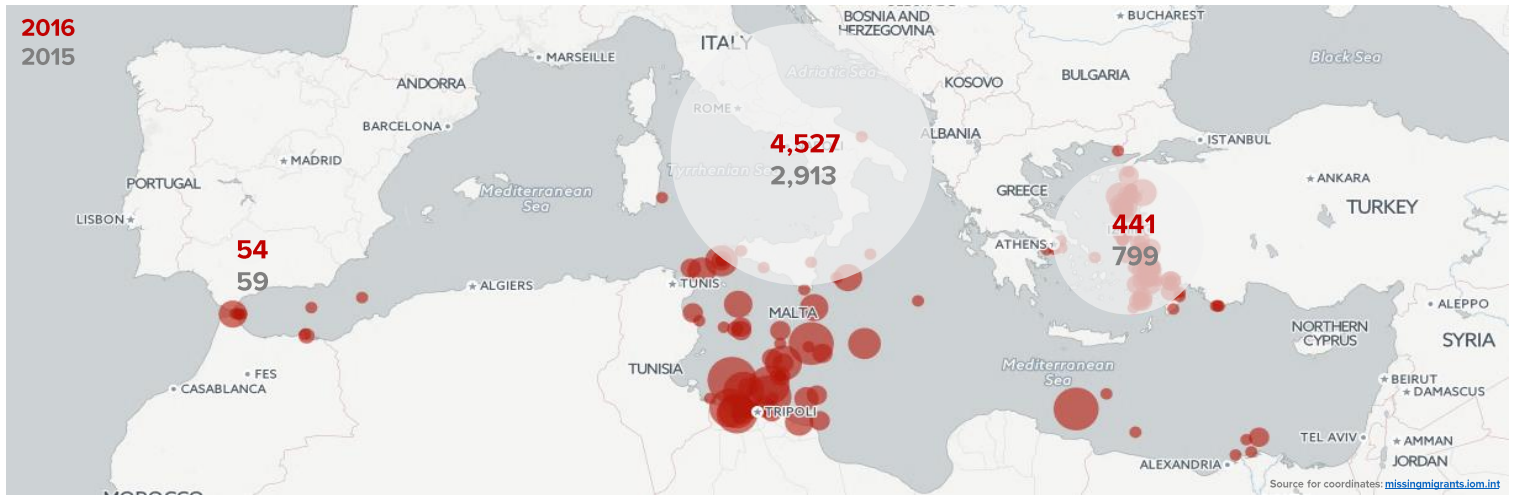

Number of Dead and Missing by Route

Key Figures

5,022

Dead and Missing in 2016

3,771

Dead and Missing in 2015

Dead vs Missing (2016)

Cumulative Dead & Missing per Year

Dead and Missing / 1,000 arrivals

Central Mediterranean Route

Eastern Mediterranean Route