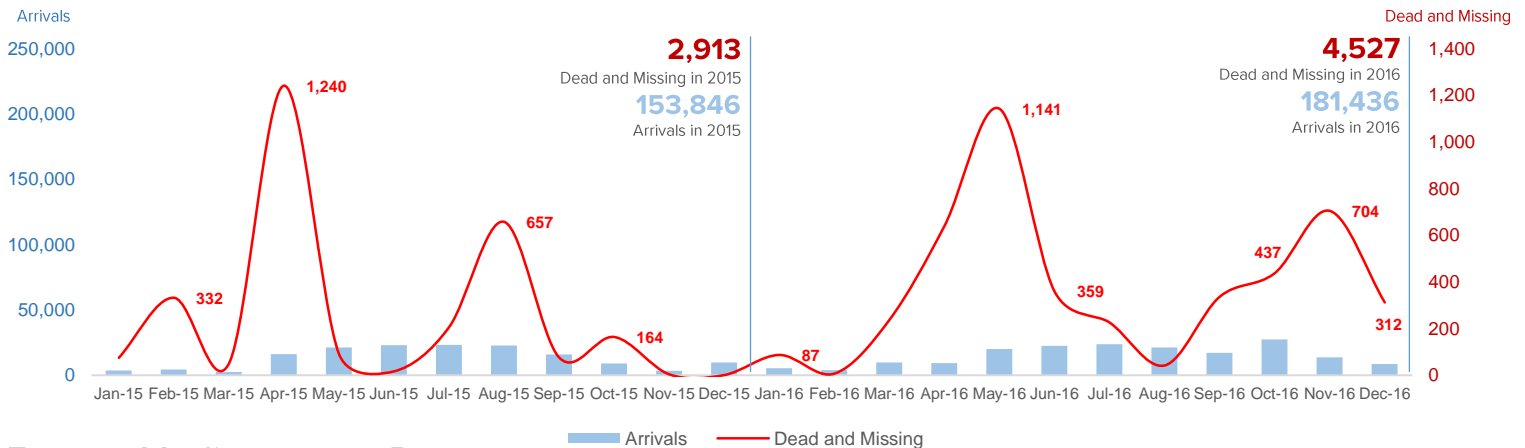

Number of Dead and Missing by Route

Key Figures

5,022

Dead and Missing in 2016

3,771

Dead and Missing in 2015

Dead vs Missing (2016)

Cumulative Dead & Missing per Year

Dead and Missing / 1,000 arrivals

Central Mediterranean Route

Eastern Mediterranean Route