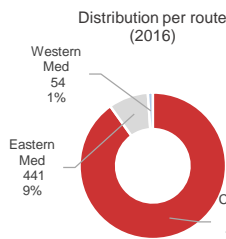

Number of Dead and Missing by Route

Key Figures

5,022

Dead and Missing in 2016

3,771

Dead and Missing in 2015

Dead vs Missing (2016)

Cumulative Dead & Missing per Year

Dead and Missing / 1,000 arrivals

Central Mediterranean Route

Eastern Mediterranean Route