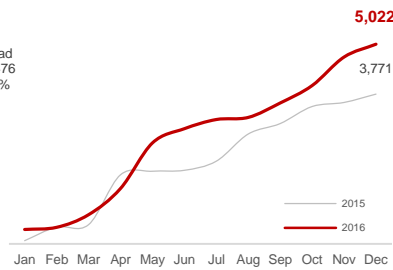

Number of Dead and Missing by Route

Key Figures

5,022

Dead and Missing in 2016

3,771

Dead and Missing in 2015

Dead vs Missing (2016)

Cumulative Dead & Missing per Year